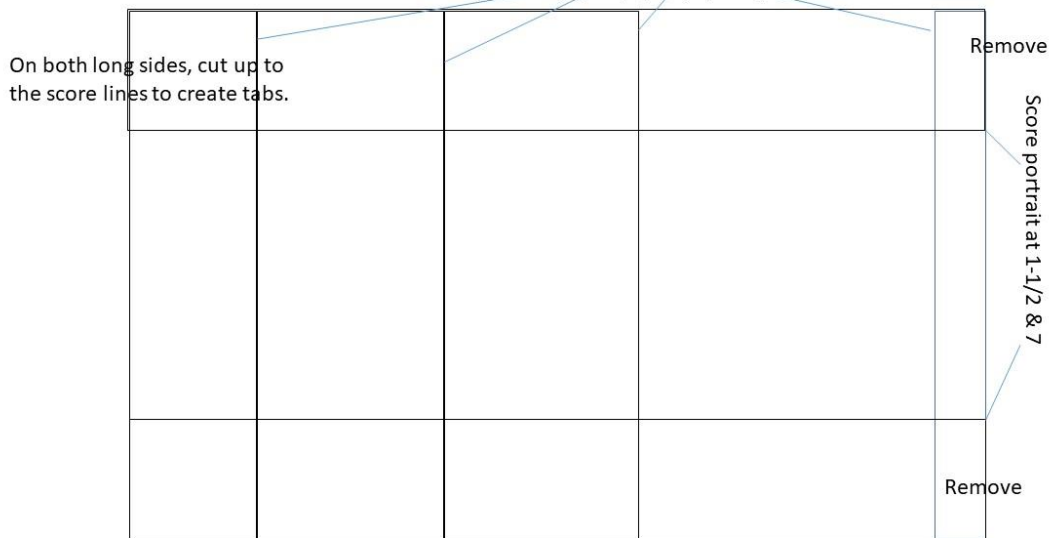

BLESSED BY CARDS.COM Renae Novak

Creating simply beautiful things!

If you have any questions please email me at blessedbycards@yahoo.com
Shop 24/7 and for more card ideas, follow me on my blog at blessedbycards.com

All measurement=inches DSP=Designer Series Paper Landscape Position=Long side Portrait Position=short side

Weekly Wednesday #12 Video Tutorial Instructions

<https://youtu.be/TWYG2PWBXns>

Directions (continued)

Stamp snowman in Memento Black ink and use the Stampin' Cut and Emboss machine to crop snowman with Snow Time dies.

Color with colored pencils and Stampin' Blend Combos. Add to white CS & attach to top of box.

Weekly Wed. #12 Template for reference not to scale-see video: <https://youtu.be/TWYG2PWBXns>

Score landscape at 1-1/2, 5-1/4, 6-3/4, 10-1/2

BlessedByCards w/Renae Novak Blog: BlessedByCards.com Snowman Gift Box

11-10-21